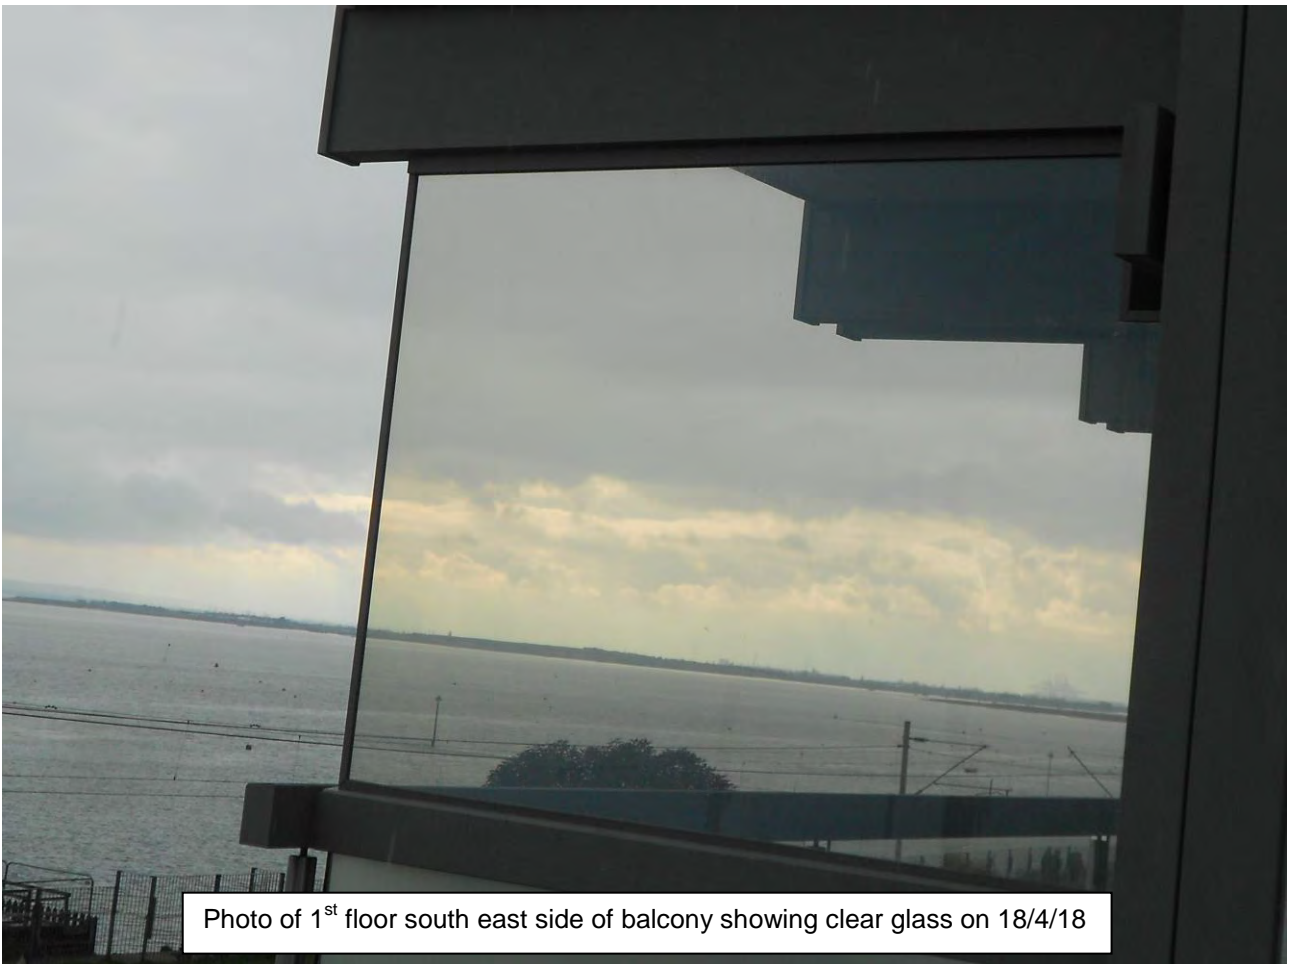

Photo of 1st floor south balcony showing difference in glass obscurity

Photo of 1st floor south east side of balcony showing clear glass on 18/4/18

Photo of both south balconies showing clear glass on 31/3/18

Photo of east side of north balcony showing clear glass and below height on 23/2/18

Photo of west side of north balcony showing clear glass and below height on 23/2/18

View into neighbouring property at No 72 from East side of North balcony